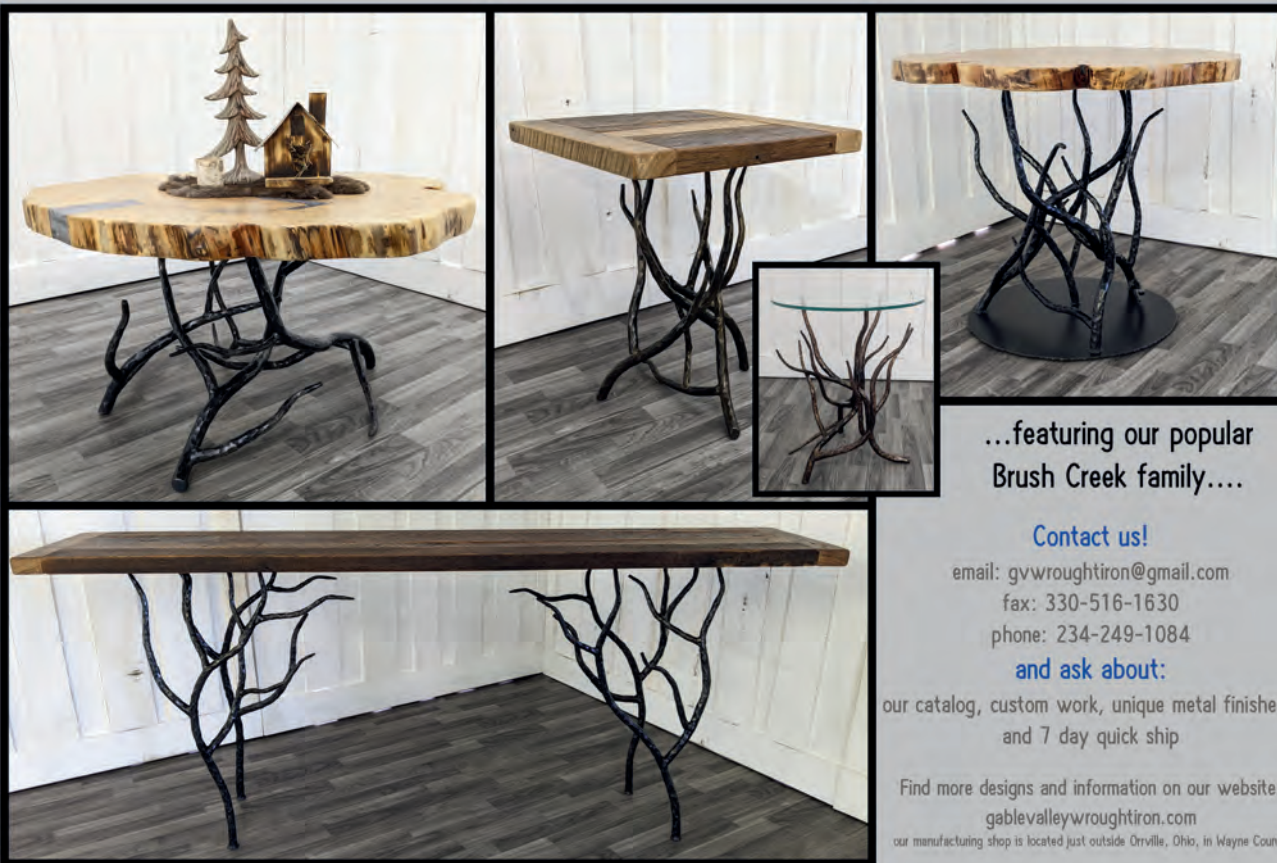

Furniture Delivery Made Simple.

Automated Quoting and Order Submission Portal

- ✓ Instant Quotes.
- ✓ Fast Order Submissions.
- ✓ Built for Retail Deliveries.
- ✓ More Features Coming Soon.

Contact FTL At

- Pete@ftlus.com
- Support@ftlus.com
- Caitlyn@ftlus.com

To Request A Demo Email Matt@ftlus.com

116 N. Bauer Rd
Wooster, OH 44691
www.ftlus.com

...featuring our popular
Brush Creek family....

Contact us!

email: gvwroughtiron@gmail.com

fax: 330-516-1630

phone: 234-249-1084

and ask about:

our catalog, custom work, unique metal finishes,
and 7 day quick ship

Find more designs and information on our website:

gablevalleywroughtiron.com

our manufacturing shop is located just outside Orrville, Ohio, in Wayne County

Gable Valley Wrought Iron
HAND FORGED